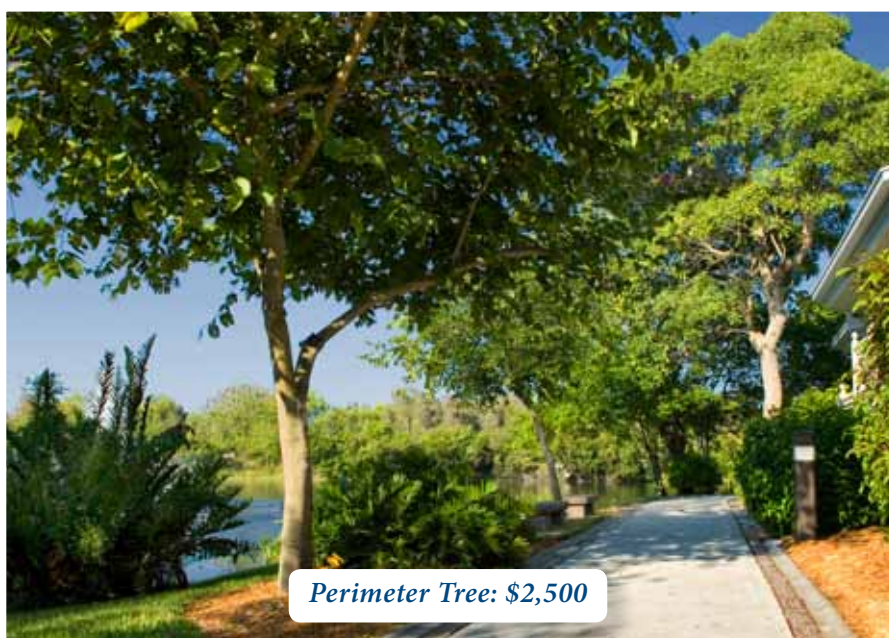

Base Keep Space: \$1,500

These foundational stones provide a comforting space for messages and mementos.

CAPE CORAL TRIBUTE GARDEN

Landscaping Features

Fountain Bowl: \$5,000

Perimeter Tree: \$2,500

Center Bench: \$10,000